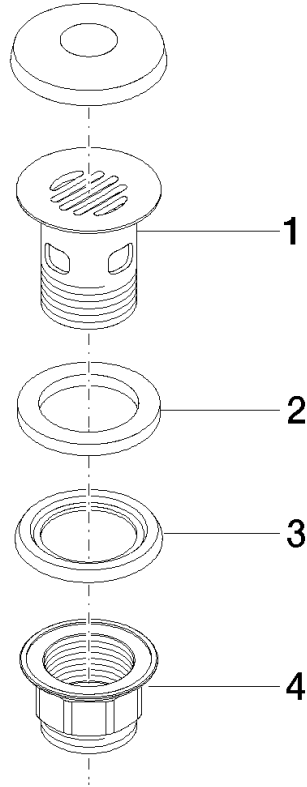

**Grated waste 1 1/4" - Brushed Champagne (22kt Gold)**

IMO

10 105 970

Fits: IMO, LULU, MADISON, MEM, TARA,  
CL.1, LISSÉ, VAIA, META, CYO

	Brushed Champagne (22kt Gold)	10 105 970-46
	Chrome	10 105 970-00
	Brushed Platinum	10 105 970-06
	Platinum	10 105 970-08
	Durabross (23kt Gold)	10 105 970-09
	Dark Chrome	10 105 970-19
	Light Gold	10 105 970-26
	Brushed Light Gold	10 105 970-27
	Brushed Durabross (23kt Gold)	10 105 970-28
	Matte Black	10 105 970-33
	Brushed Bronze	10 105 970-42
	Champagne (22kt Gold)	10 105 970-47
	Brushed Chrome	10 105 970-93
	Brushed Dark Platinum	10 105 970-99

## Grated waste 1 1/4" - Brushed Champagne (22kt Gold)

---

IMO

10 105 970

Only suitable for basins with an overflow.

10 105 970

10 105 970

Parts for other finishes can be found here: [Chrome](#)

### Spare parts list

No.	Item Number	Name	Quantity used	Delivery time
1	09 11 01 027-46	cup	1	30
2	09 14 05 039 90	seal	1	2
3	09 14 03 025 90	seal	1	2
4	09 23 10 020-46	nut	1	30