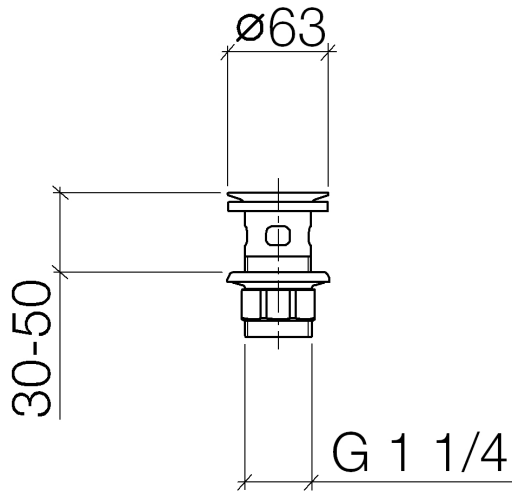

**Grated waste 1 1/4" - Brushed Champagne (22kt Gold)**

IMO

10 105 970

Fits: IMO, LULU, MADISON, MEM, TARA,  
CL.1, LISSÉ, VAIA, META, CYO

	Brushed Champagne (22kt Gold)	10 105 970-46
	Chrome	10 105 970-00
	Brushed Platinum	10 105 970-06
	Platinum	10 105 970-08
	Durabross (23kt Gold)	10 105 970-09
	Dark Chrome	10 105 970-19
	Light Gold	10 105 970-26
	Brushed Light Gold	10 105 970-27
	Brushed Durabross (23kt Gold)	10 105 970-28
	Matte Black	10 105 970-33
	Brushed Bronze	10 105 970-42
	Champagne (22kt Gold)	10 105 970-47
	Brushed Chrome	10 105 970-93
	Brushed Dark Platinum	10 105 970-99

## Grated waste 1 1/4" - Brushed Champagne (22kt Gold)

---

IMO

10 105 970

Only suitable for basins with an overflow.

10 105 970

10 105 970

Parts for other finishes can be found here: [Chrome](#)

### Spare parts list

No.	Item Number	Name	Quantity used	Delivery time
1	09 11 01 027-46	cup	1	30
2	09 14 05 039 90	seal	1	2
3	09 14 03 025 90	seal	1	2
4	09 23 10 020-46	nut	1	30